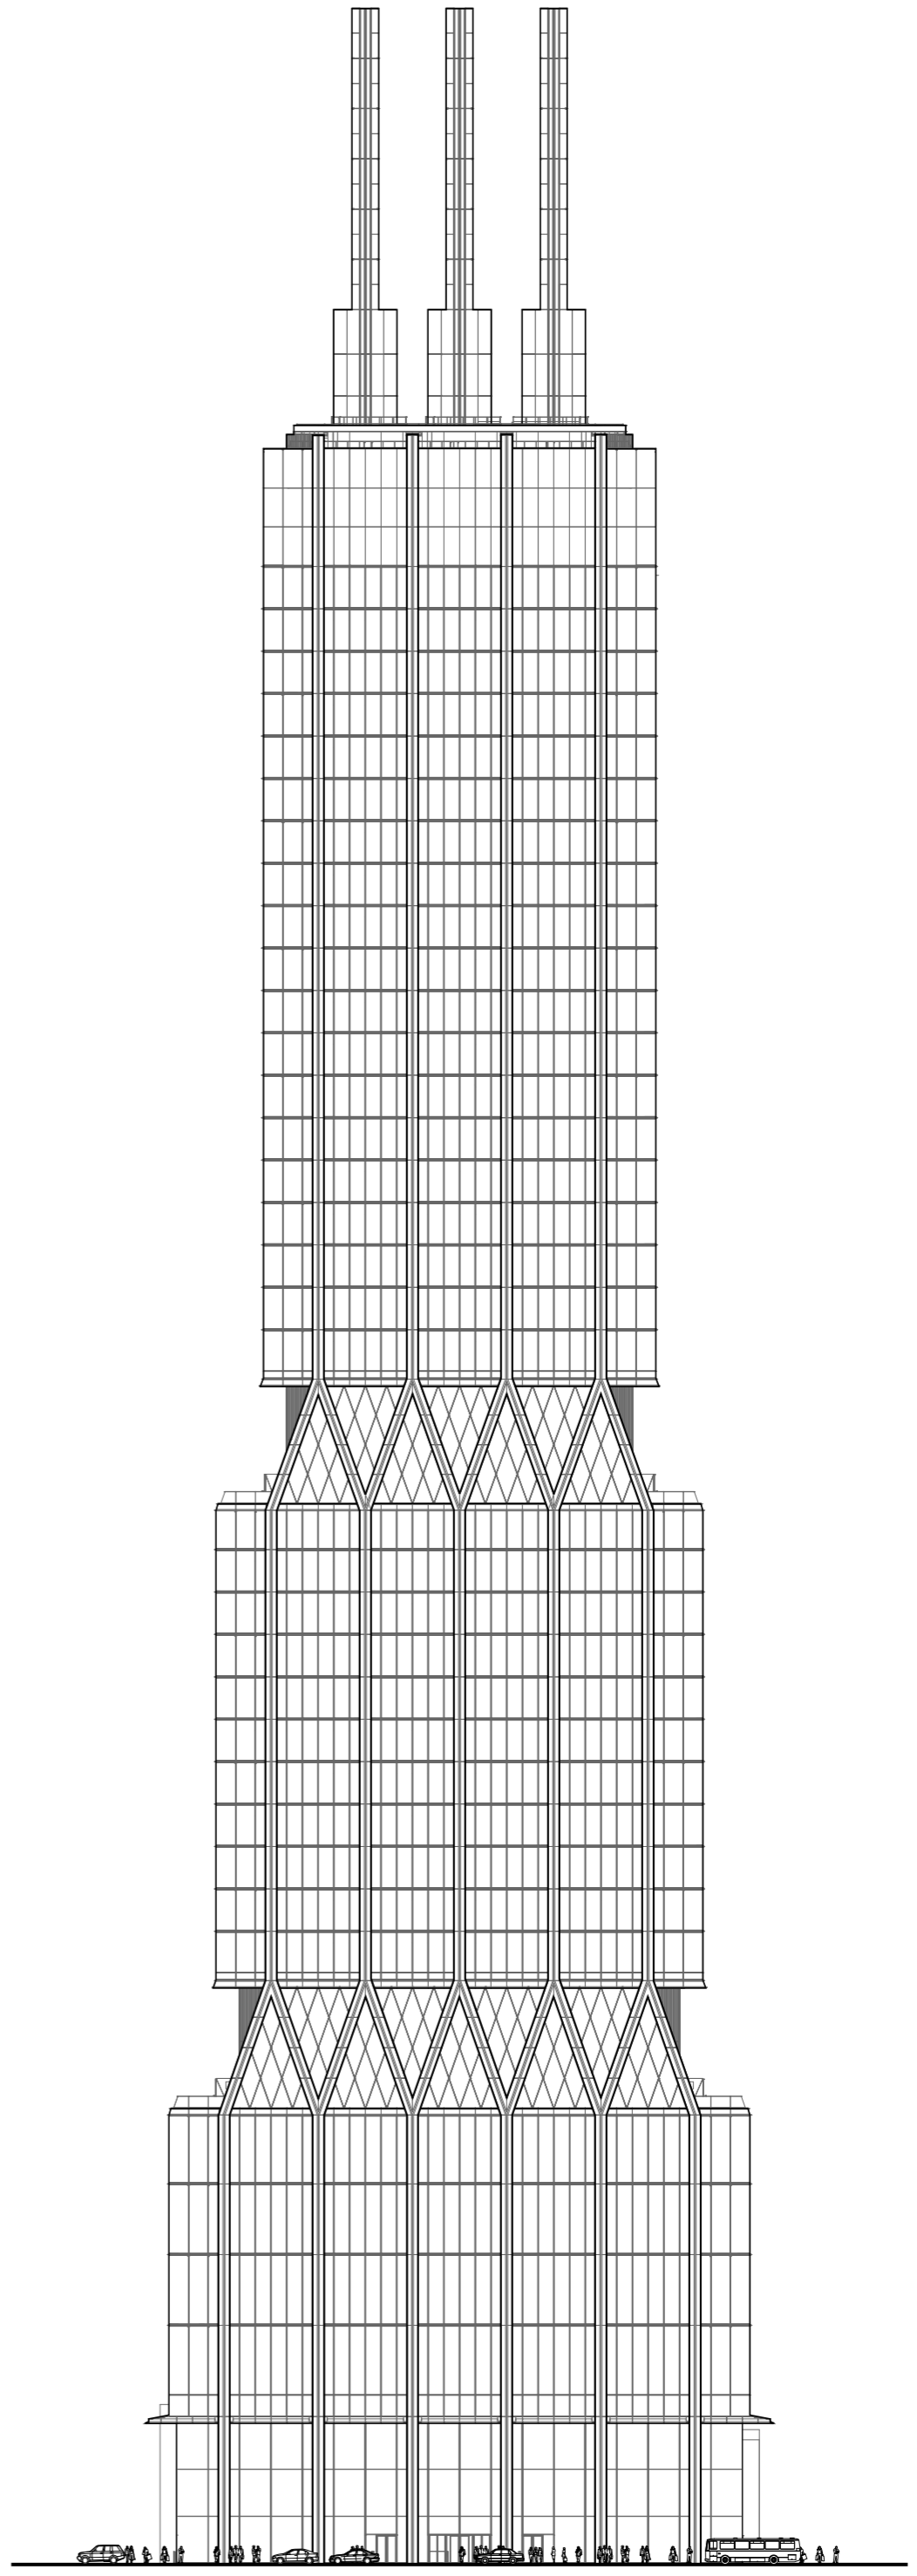

North Side Elevation

0 20m

East Front Elevation

0 20m